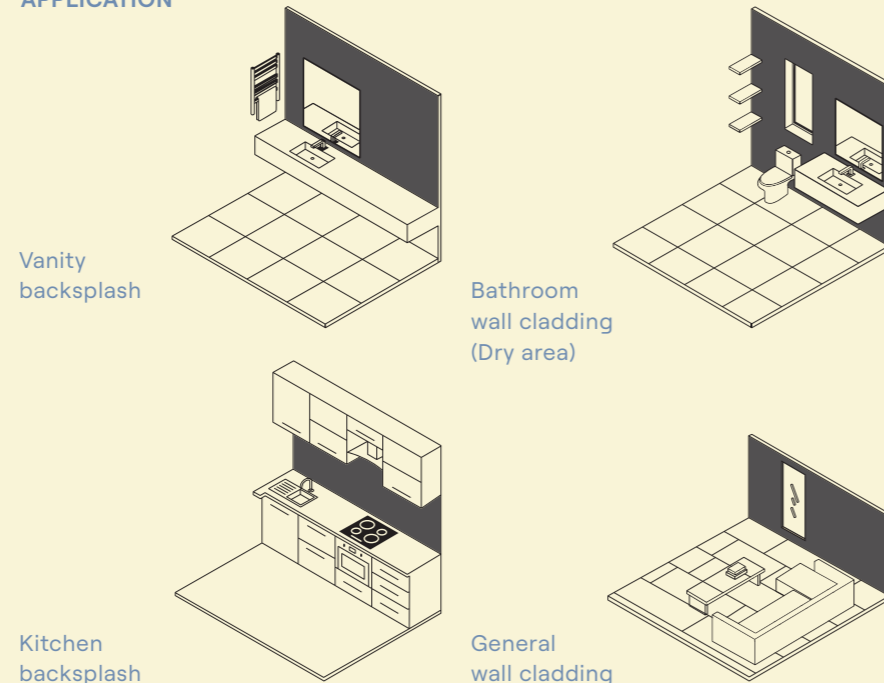

Resistant to Impact | Water | Scratches & abrasions

SIZE

3' x 8' x 3.0mm

Look for the  legend.

APPLICATION

OVERLAY | KITCHEN BACKSPLASH APPLICATION

Module panels are made for hassle free installation on both new and existing walls, it can be overlaid without the need for hacking.