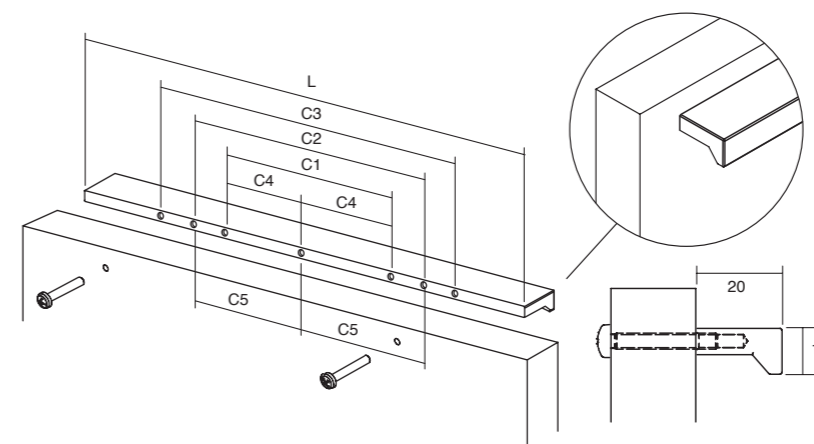

0077 **ANGLE** ALUMINIUM Designer: Viefe Studio