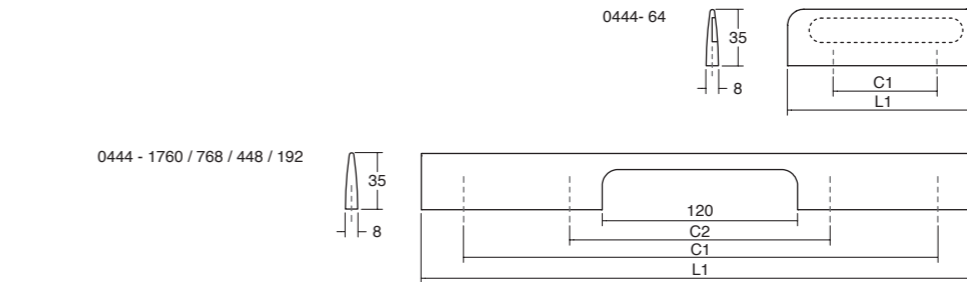

0444 **PEAK** ALUMINIUM Designer: Viefe Studio