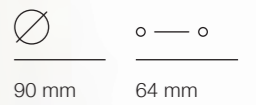

Finishes
Acabados

Brushed nickel
Níquel cepillado

Brushed gold
Oro cepillado

Matt black
Negro mate