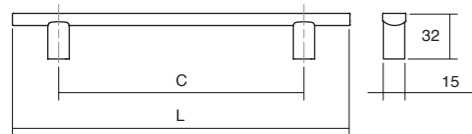

0239 **ARA W** ALUMINIUM + WOOD Designer: 2J Design

N2416 (L24+W16) Stainless steel look + Oak Inox look + Roble	N2417 (L24+W17) Stainless steel look + Walnut Inox look + Nogal	C	L	↓	☐
0239160N2416	0239160N2417	160	220	2	25
0239224N2416	0239224N2417	224	284	2	25