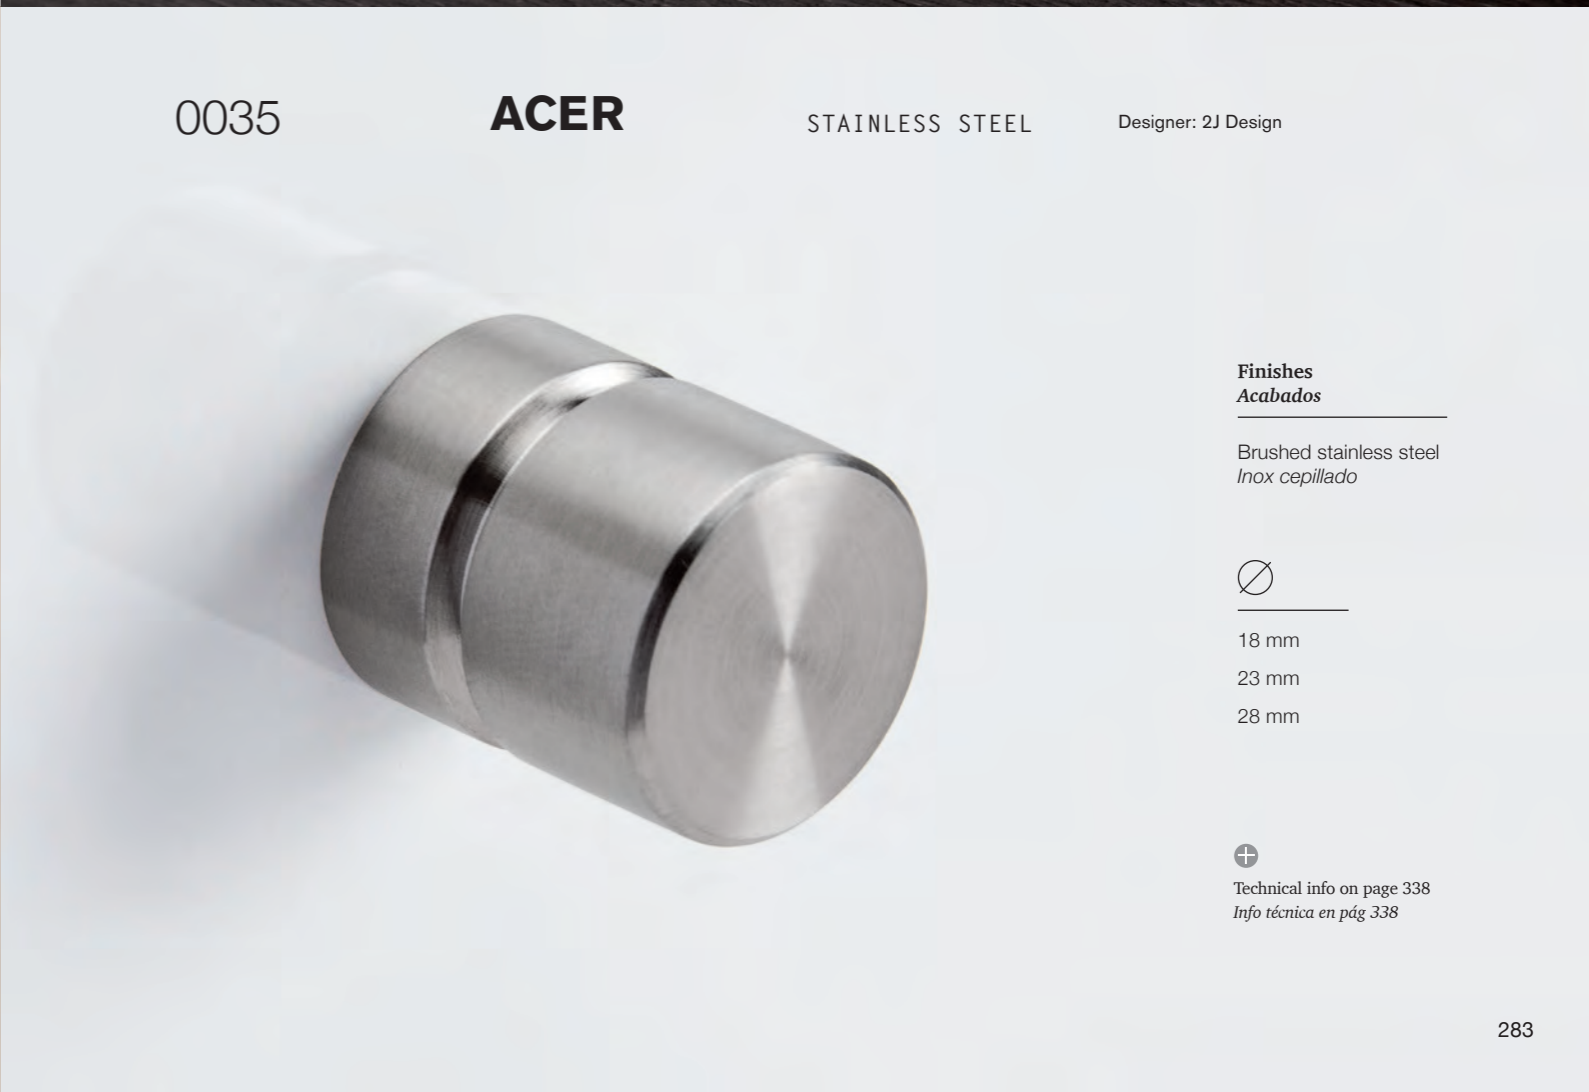

ACER

STAINLESS STEEL

Designer: 2J Design

**Finishes
Acabados**

Brushed stainless steel
Inox cepillado

∅
18 mm
23 mm
28 mm

⊕
Technical info on page 338
Info técnica en pág 338