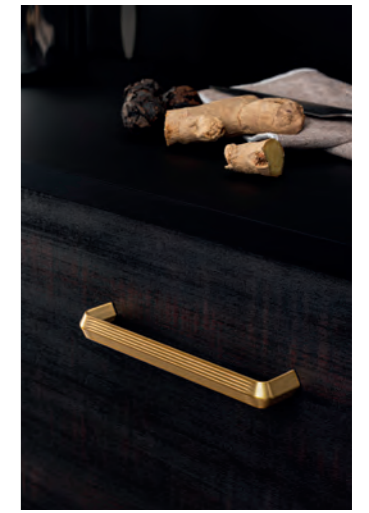

0494 **LAND** ZAMAK Designer: Héctor Diego

Z28	Z610	Z614	ZM2	↓	📦
Brushed gold Oro cepillado	Pewter Peltre	Antique brass Latón antiguo	Matt black Negro mate		
0494040Z28	0494040Z610	0494040Z614	0494040ZM2	1	25
0494064Z28	0494064Z610	0494064Z614	0494064ZM2	2	25

0506 **FIRM** ZAMAK Designer: Frank Person

ZM22	C	L	W	H	↓	📦
Textured black Negro texturizado						
0506045ZM22	-	45,8	24	29,9	1	25
0506064ZM22	64	93,8	24,5	29,5	2	25
0506093ZM22	64	93,8	34	28	2	25
0506096ZM22	96	125,8	24,5	29,5	2	25
0506160ZM22	160	189,8	24,5	29,6	2	25
0506320ZM22	320	349,8	24,5	29,6	2	25

0446 **ESTE** ZAMAK Designer: Balutto Associati

Z01	Z11	Z23	Z26	Z28	Z617	ZM2	↓	📦
Polished chrome Cromo brillo	Matt chrome Cromo mate	Brushed nickel Níquel cepillado	Brushed copper Cobre cepillado	Brushed gold Oro cepillado	Graphite grey Gris grafito	Matt black Negro mate		
0446160Z01	0446160Z11	0446160Z23	0446160Z26	0446160Z28	0446160Z617	0446160ZM2	2	25

0459 **LINES** ZAMAK Designer: Teruel & Paré

Z23	Z28	Z32	ZM2	C	L	↓	📦
Brushed Níquel Níquel cepillado	Brushed gold Oro cepillado	Brushed mole grey Gris topo cepillado	Matt black Negro mate				
0459160Z23	0459160Z28	0459160Z32	0459160ZM2	160	170	2	25
0459320Z23	0459320Z28	0459320Z32	0459320ZM2	320	330	2	25