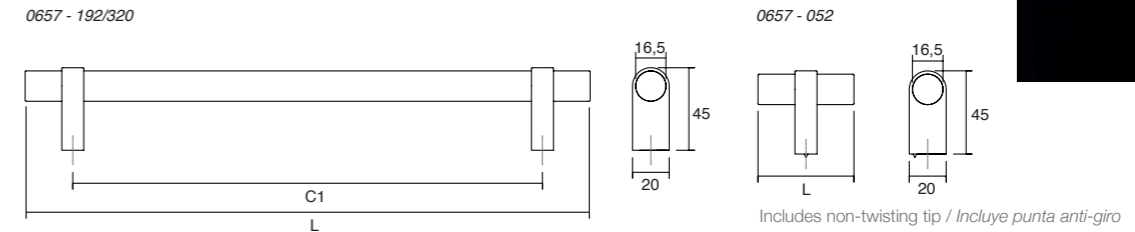

0657 **NOBB** ALUMINIUM Designer: Viefe Studio **NEW!**