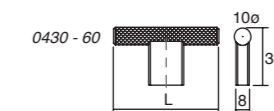

0430 **GRAF MINI** ALUMINIUM Designer: Viefe Studio

Includes non-twisting tip
Incluye punta anti-giro