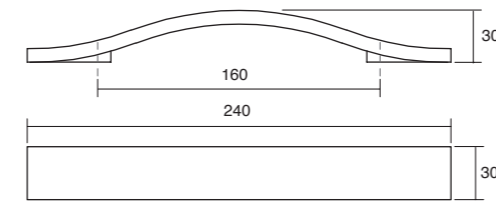

0165 **CALIN** WOOD Designer: Viefe Studio

W00 Raw brushed Crudo cepillado	W02 White brushed Blanco cepillado	W08 Brown brushed Marrón cepillado	W09 Black brushed Negro cepillado	↓	☐
0165160W00	0165160W02	0165160W08	0165160W09	2	25