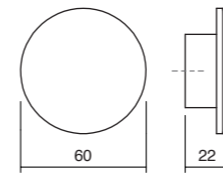

0166 **ECHO** WOOD Designer: Viefe Studio

W00 Raw brushed Crudo cepillado	W02 White brushed Blanco cepillado	W08 Brown brushed Marrón cepillado	W09 Black brushed Negro cepillado	↓	☐
0166060W00	0166060W02	0166060W08	0166060W09	1	25