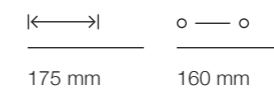

Finishes Acabados

Pewter
Peltre

Antique Brass
Latón antiguo

Matt black
Negro mate

⊕
Technical info on page 331
Info técnica en pág 331