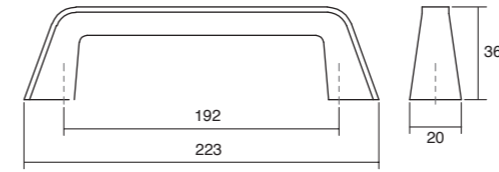

0219 **ARROW** ZAMAK Designer: 2J Design

Z23	
Brushed nickel Níquel cepillado	📦
0219192Z23	2 25