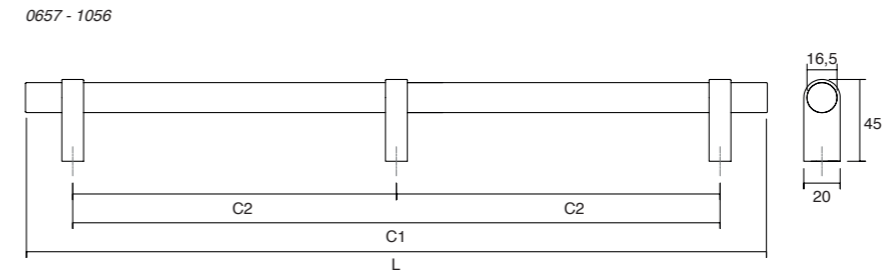

0657 **NOBB** ALUMINIUM Designer: Viefe Studio **NEW!**