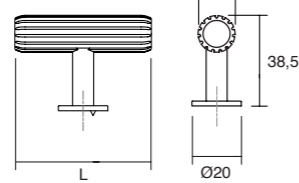

0528 - 055

Includes non-twisting tip
Incluye punta anti-giro